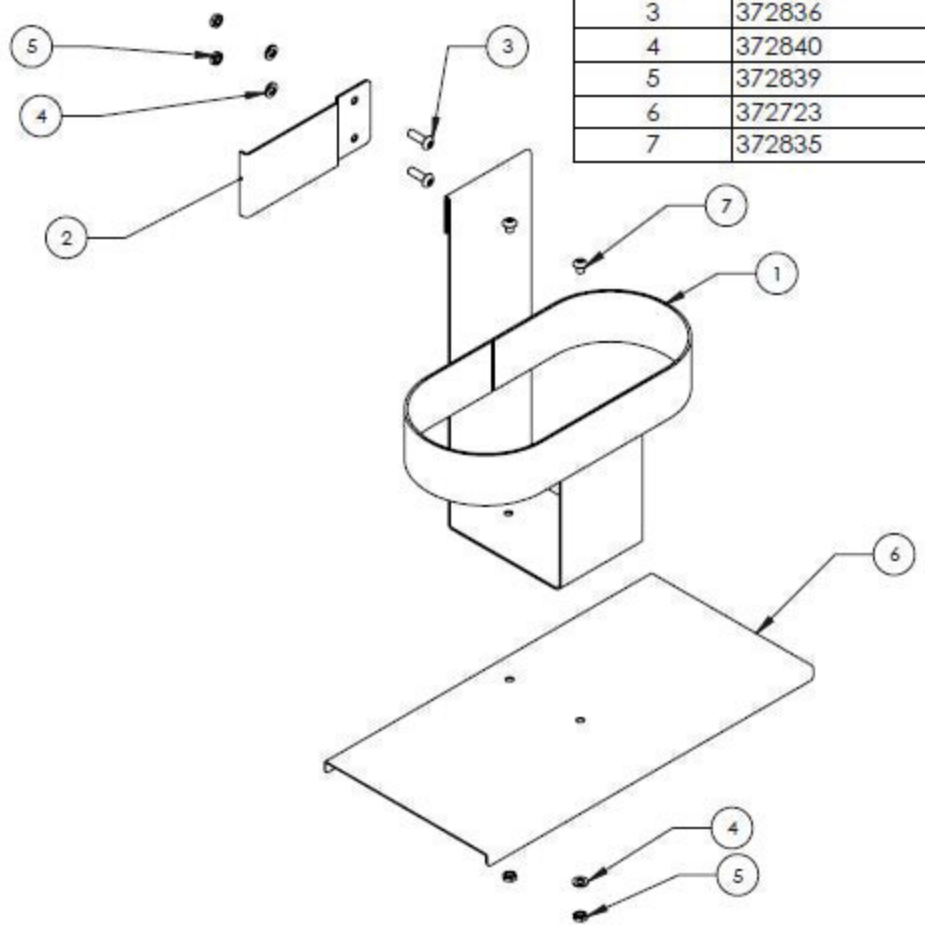

| ITEM NO. | PART NUMBER | DESCRIPTION                | QTY. |
|----------|-------------|----------------------------|------|
| 1        | 372884      | Weldment, Twin Tank Holder | 1    |
| 2        | 372887      | Mount, Twin Tank Holder    | 1    |
| 3        | 372836      | Bolt, M5 x 16 Button Hd SS | 2    |
| 4        | 372840      | Washer, M5 Flat            | 4    |
| 5        | 372839      | Nut, M5 Hex Jam            | 4    |
| 6        | 372723      | Stand, TVM Bottles         | 1    |
| 7        | 372835      | Bolt, M5 x 6 Button Hd SS  | 2    |

Note: Stand (6) and associated hardware used to stand the bottles up on a flat surface.